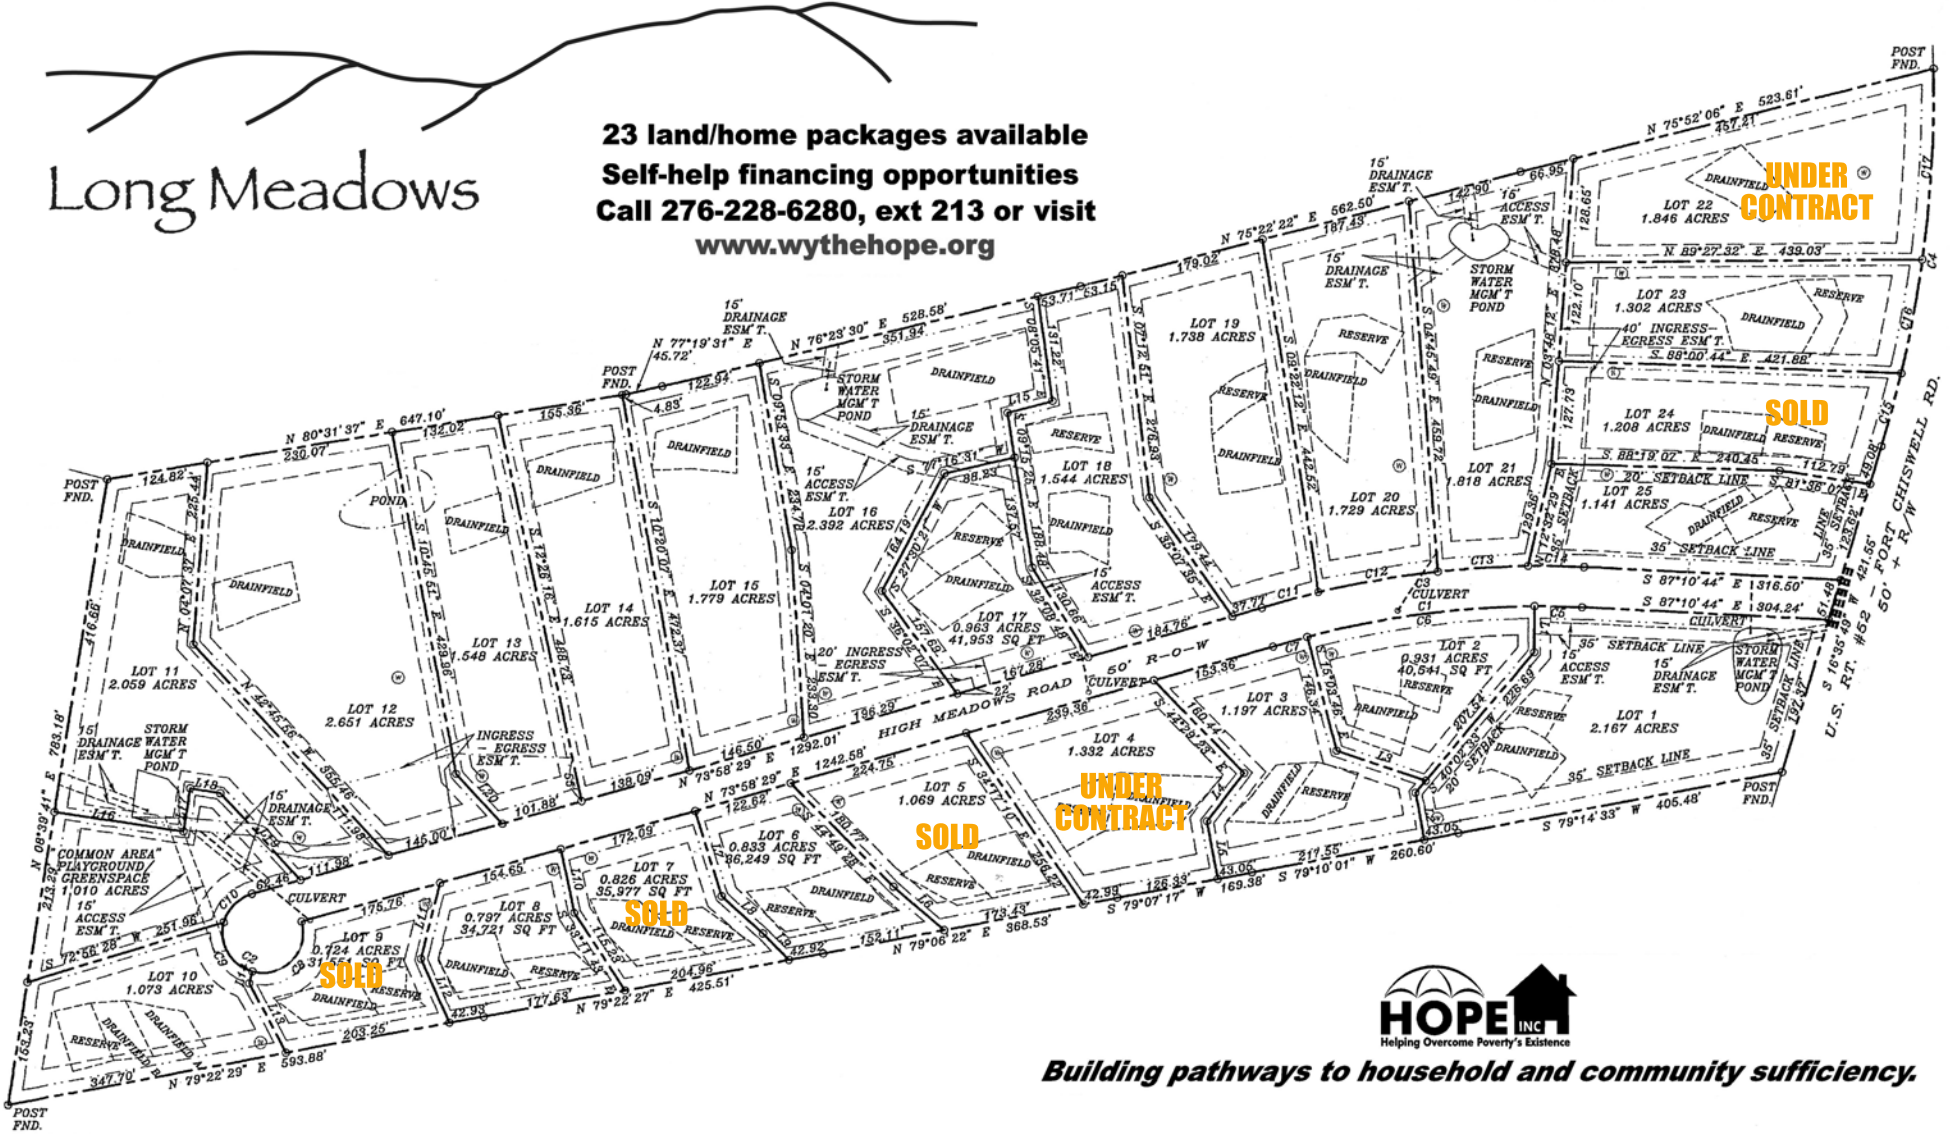

Long Meadows

23 land/home packages available
Self-help financing opportunities
Call 276-228-6280, ext 213 or visit
www.wythehope.org

Building pathways to household and community sufficiency.